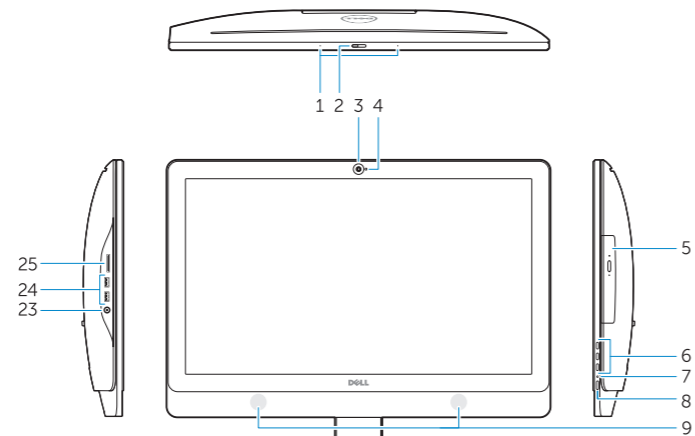

Computermodel | Model komputera
Modelul computerului | Model računalnika

OptiPlex 9030 AIO

Features

Kenmerken | Funkcje | Caracteristici | Funkcije

1. Microphones
2. Camera privacy latch
3. Camera
4. Camera-status light
5. Optical drive
6. On Screen Display (OSD) buttons
7. Hard-drive activity light
8. Power button/Power light
9. Stereo speakers
10. HDMI-out connector
11. HDMI-in connector
12. USB 3.0 connectors
13. Network connector
14. USB 2.0 connectors
15. Power-diagnostic button
16. Power-diagnostic light
17. DisplayPort-out connector
18. Audio-out connector
19. Security lock slot
20. Power-cable connector
21. Stand
22. Service tag
23. Headset connector
24. USB 3.0 connectors
25. Memory card reader