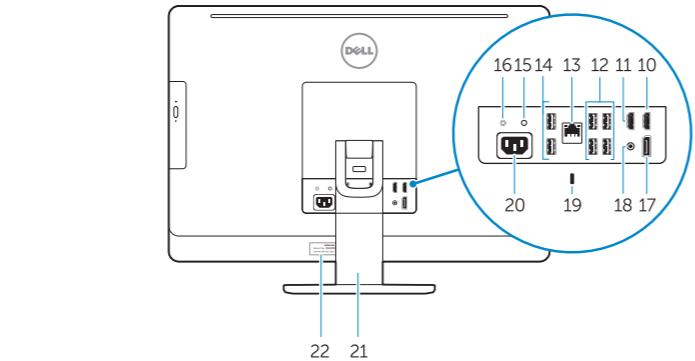

Computermodel | Model komputera
Modelul computerului | Model računalnika

OptiPlex 9030 AIO

Features

Kenmerken | Funkcje | Caracteristici | Funkcije

1. Microphones
2. Camera privacy latch
3. Camera
4. Camera-status light
5. Optical drive
6. On Screen Display (OSD) buttons
7. Hard-drive activity light
8. Power button/Power light
9. Stereo speakers
10. HDMI-out connector
11. HDMI-in connector
12. USB 3.0 connectors
13. Network connector
14. USB 2.0 connectors
15. Power-diagnostic button
16. Power-diagnostic light
17. DisplayPort-out connector
18. Audio-out connector
19. Security lock slot
20. Power-cable connector
21. Stand
22. Service tag
23. Headset connector
24. USB 3.0 connectors
25. Memory card reader